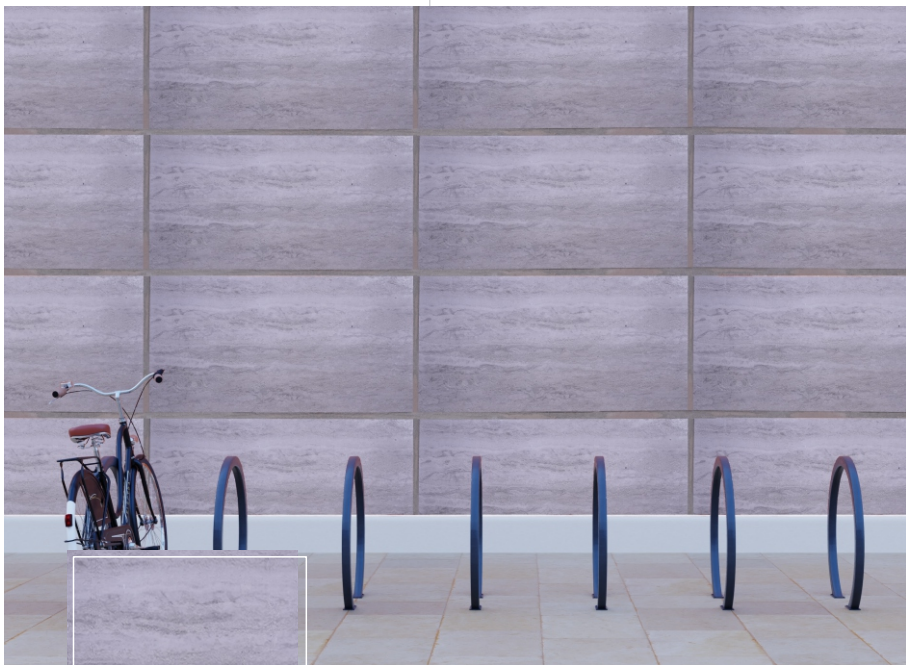

CODE - CONCRETE - 01

CODE - CONCRETE - 02
SIZE - 17 x 34 Inch

CODE

TRAVENTINE CST-30

SIZE - 600 x 1200 MM

CODE

TRAVENTINE CST-31

SIZE - 600 x 1200 MM