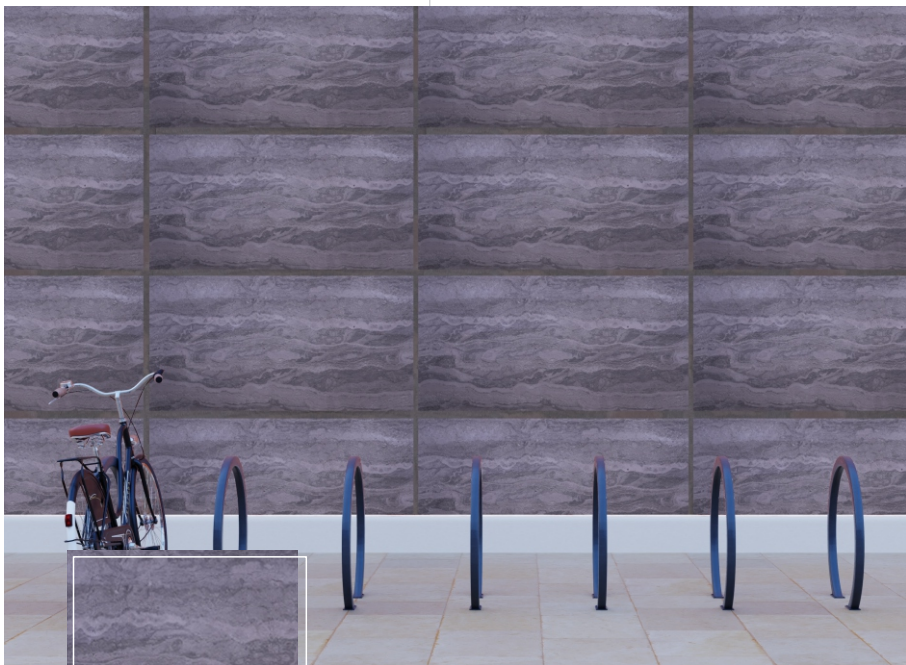

CODE

TRAVENTINE CST-32

SIZE - 600 x 1200 MM