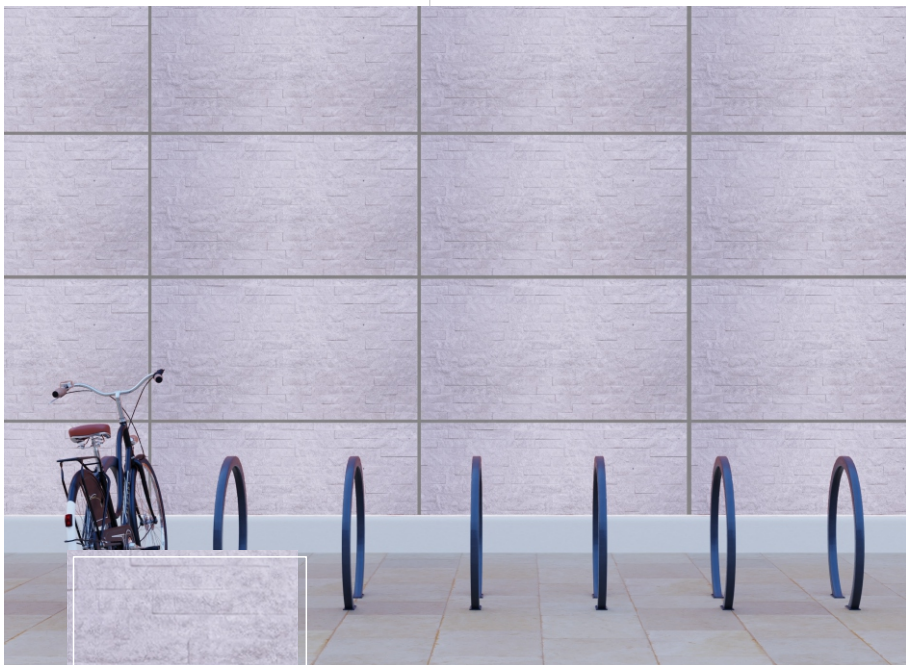

CODE

ASHLAR STONE CST-02

SIZE - 600 x 1200 MM